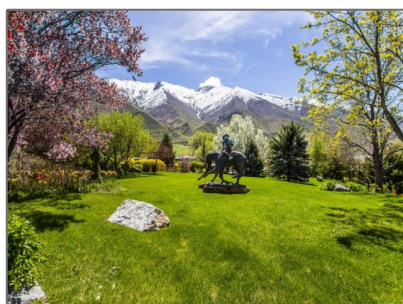

# Relisted December, 2019

9,639 Sqft - 1428 S 800 E, Mapleton, Utah 84664